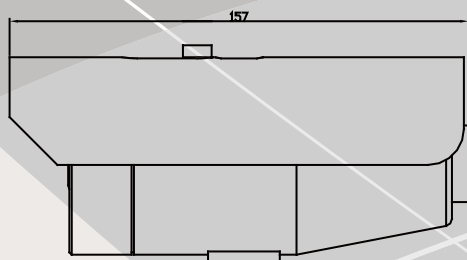

Dimensions

| Model No. | LIW-872HQ/IR |
|---------------------|--|
| Network | |
| Ethernet | 10/100M auto negotiation |
| Streaming | Simultaneously multi-streaming |
| | Streaming over UDP, TCP, or HTTP |
| | M-JPEG streaming over HTTP |
| Supported Protocols | Constant and variable bit rate (MPEG4/H.264) |
| | TCP, UDP, HTTP, SMTP, FTP, NTP, DNS, DDNS, DHCP, ARP, Bonjour, UPnP, RTSP, RTP, RTCP, PPPoE, 3GPP, ICMP (HTTPS, Samba, SiP coming soon) |
| UPnP Level | UPnP Discover & Auto port forwarding |
| Video/Audio | |
| Image Sensor | 1/3" SONY Super HAD CCD |
| Camera DSP | Sony HQ1 |
| Sensor Resolution | 540TVL |
| Lens Type | 4.0mm/6.0mm/8.0mm/12mm fixed lens |
| IR LED | High-light IR LED x 70 pcs |
| IR Distance | 40 meter |
| Video Compression | 9 profiles simultaneously (CCD sensor) 1) H.264: 4CIF/CIF/QCIF 2) MPEG4: 4CIF/CIF/QCIF 3) M-JPEG: 4CIF/CIF/QCIF (for Megapixel sensor input, 2 more MEGA video profiles) |
| Image Frame Rate | Max. 30 fps (N), 25 fps (P) for all resolutions |
| Image Setting | De-interlace (4CIF resolution) |
| | De-noise |
| | Text, time and date overlay |
| 2-way Audio | Simplex/Duplex 2-way audio |
| 3GPP Cell Phone | 3GPP mobile surveillance. Auto+video |
| I/O port | |
| DI/DO Ports | DI: 1/DO: 1 |
| RS-485 | RS485 for PT scanner |
| Audio in/out | Line in/Line out |
| Video Output | 1 75ohm composite video output (BNC connector) |
| Reset Button | Yes |
| Motion Detection | 10 zones |
| Alarm Events | File upload via FTP or email; Upload video clip or snapshot |
| | Notification via email, HTTP, and TCP |
| | External output activation |
| | Audio alerting |
| Video Buffer | Pre-and post-alarm recording buffering |
| System | |
| OS | Windows® 2000, XP, Vista |
| Browser | IE 6.0 or later / Firefox 2.0 or later |
| Users | 20 simultaneous uni-cast users/Unlimited users using multicast |
| Security | Password protection, IP address filtering |
| Power Supply | 12V DC external power adapter |
| Power Consumption | DC 12V 720mA |
| Power over Ethernet | IEEE802.3af |
| Construction | IP68 weather proof |
| Dimension (ØxH) mm | Ø90xH: 157 |
| Weight | 460g |